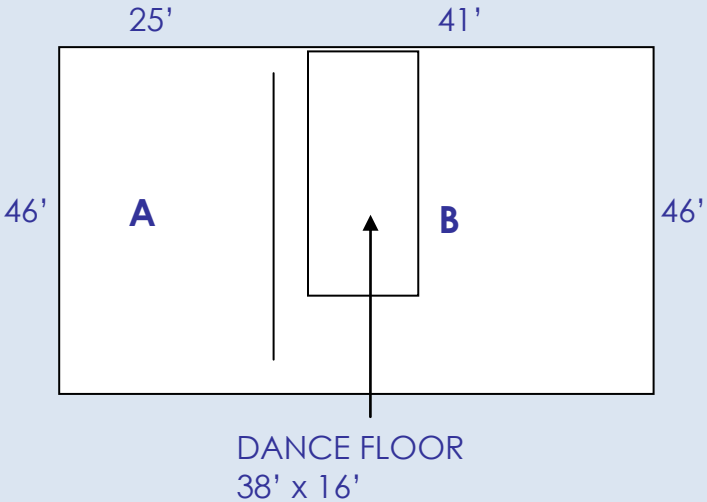

FUNCTION SPACE

ROOM	DIMENSIONS L x W	SQ. FT	RECEPTION	BANQUET	DINNER DANCE	THEATER	CLASSROOM
MARITIME BALLROOM	46 x 66	3036	500	300	220	400	200
BALLROOM B	46 x 41	1886	300	150	100	200	140
BALLROOM A	46 x 25	1150	200	70	-	100	70
PREFUNCTION	15 x 25	375	-	-	-	-	-
COMPASS ROOM	17 x 47	800	150	40	-	80	40
REGATTA PUB	45 x 18	810	-	-	-	-	-
REGATTA PUB PATIO	40 x 15	600	-	-	-	-	-

MARITIME BALLROOM